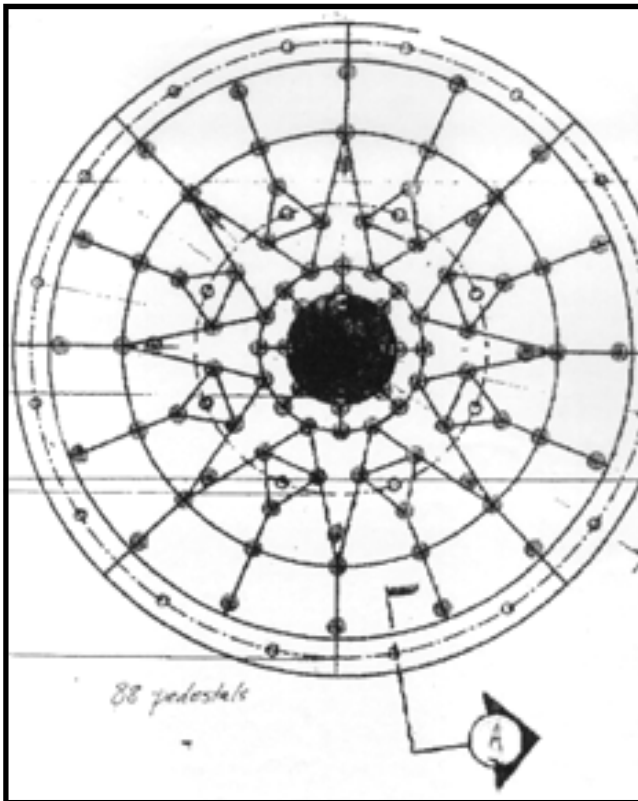

Sea World amusement park in Colorado - USA

Interactive water fountain on Buzon DPH screw jack pedestals. Easy to work with because it is a flexible and water resistant system.